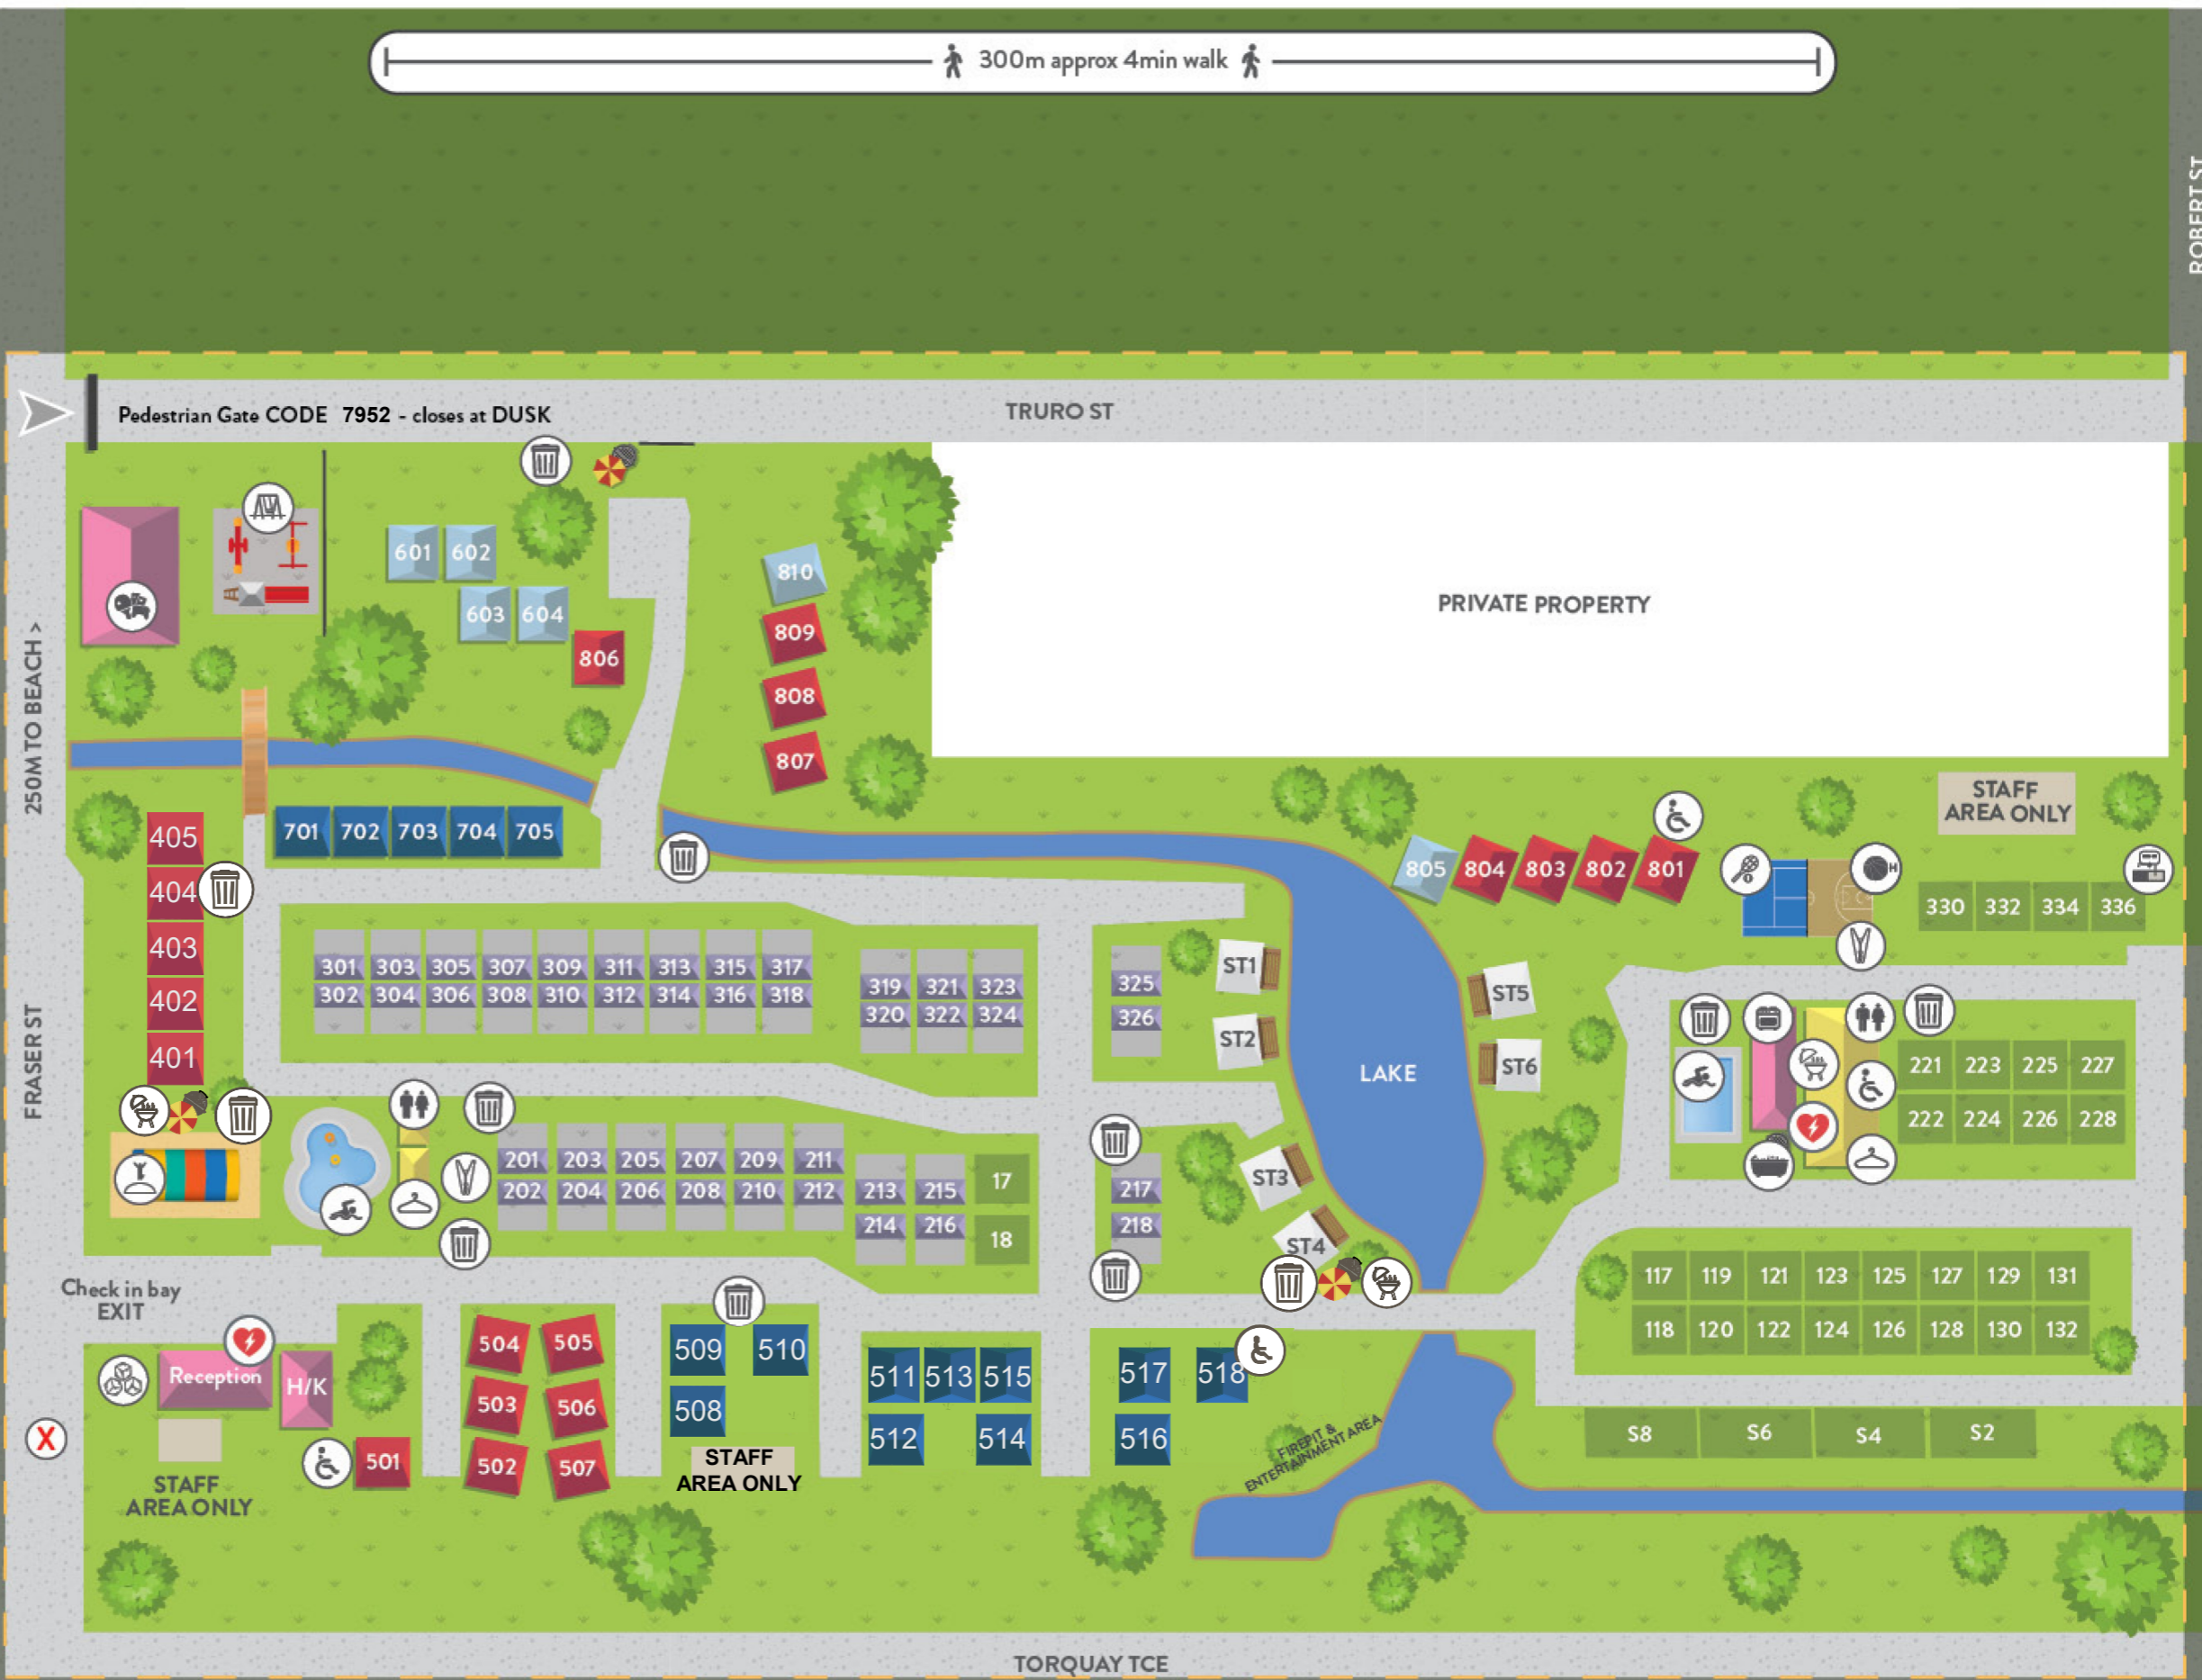

Discovery  
PARKS

FRASER STREET, HERVEY BAY

- DELUXE
- SUPERIOR
- STANDARD
- PERMANENT SITES
- SAFARI TENTS
- ENSUITE SITES
- POWERED SITES
- COMMON AREAS
- AMENITIES
- POOL
- LAUNDRY
- DUMP POINT
- TENNIS COURT
- CAMP KITCHEN
- BOUNCING PILLOW
- BBQ
- BASKETBALL HOOP
- PLAYGROUND
- GAMES ROOM
- CLOTHES LINE
- BINS
- TOILETS
- BATHTUB
- ICE
- ACCESSIBLE
- DEFIBRILLATOR
- EVACUATION POINT

Thanks for staying with us.  
We'd love to see your photos and hear about your time  
at Discovery Parks - Fraser Street, Hervey Bay.

**FREE WIFI**

Username | **GDAY\_WiFi**  
Password | **DHP48834\$**

20 Fraser St, Torquay QLD 4655 • (07) 4124 9999 • After Hours 0416 894 432

@discoveryparksandresorts

www.tripadvisor.com.au

ROBERT ST